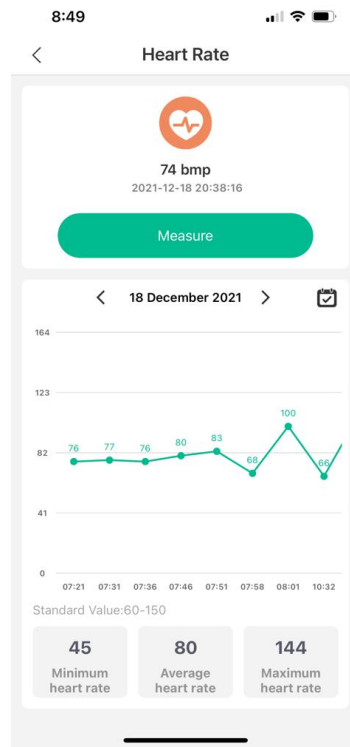

## Health

 **Heart Rate:** 74 bmp  
2021-12-18 20:38:16 >

 **Blood pressure:** 122/75 mmHg  
2021-12-18 20:38:16 >

 **Body temperature:** 36.7 °C  
2021-12-18 19:39:41 >

 **SaO2:** 96.0 %  
2021-12-18 20:38:16 >

 **Step:** 22 Steps >

Home

Health

Functions

WeChat

Mine

# Health Tracker Dashboard