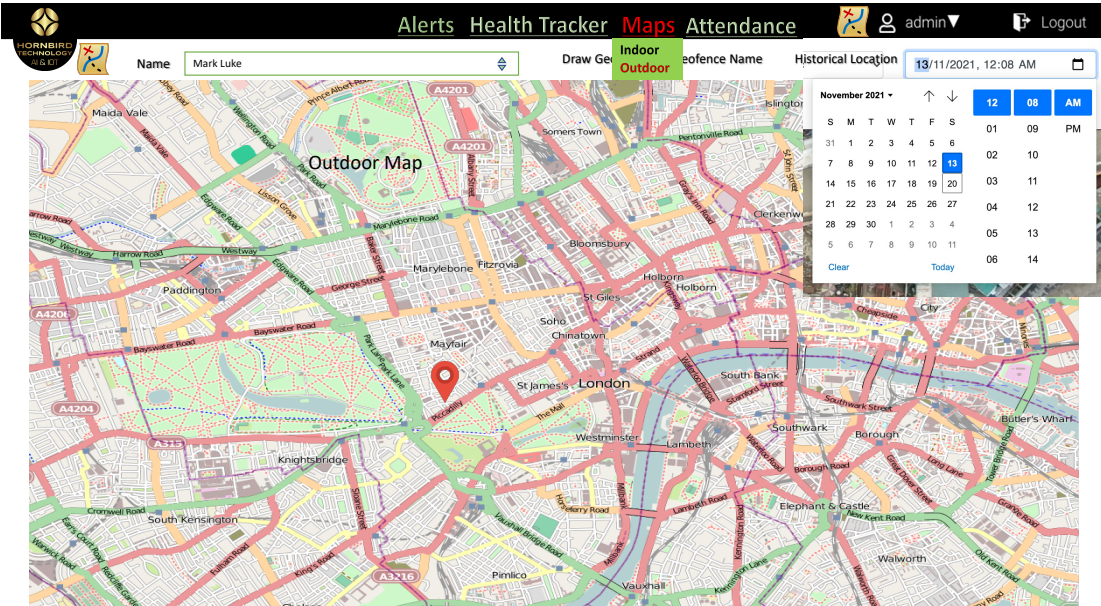

## Health Status Report

Search  × 

Name	Heart Rate BPM	Temp C	BP	Battery %	Geofence	GPS Lat/Lon	SOS	Time Scan	Status
Mark Luke	60	37.5	120/80	80	In	4003.25	NO	20200601 1530	Normal
Linda Baker	0	25	120/80	40	Out	3450.54	NO	20200601 1200	Emergency
Andrew Chan	0	0	120/80	0	Out	0	NO	20200601 1200	Disconnected
Stephen Lee	101	36	120/80	60	Out	4010.34	NO	20200601 1530	High HR
Belinda Scot	49	36	120/80	80	Out	4564.56	NO	20200601 1530	Low HR
Elizabeth Tan	0	22	120/80	80	Out	4564.56	NO	20200601 1530	Removed
Jack Bill	60	36	120/80	14	In	4564.56	NO	20200601 1530	Low Battery

10 rows 

FIRST FLOOR ▾    Display ▾    Category ▾    dmac ▾    dd/mm/yyyy, --:-- -- 

dd/mm/yyyy, --:-- --  Search

- Gateway Fixed Location
- Display number of people detected nearby
- If number is clicked list of names are listed.
- Gateway ID on red circle are displayed when mouse hovered.
- Workers are captured by their BLE ID here.