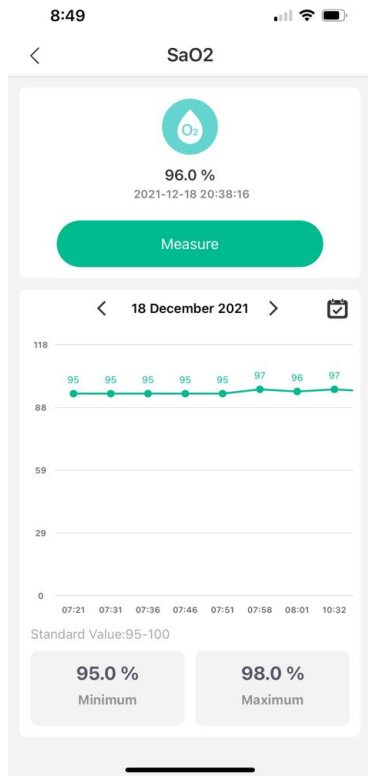

## Health

 **Heart Rate:** 74 bmp  
2021-12-18 20:38:16 >

 **Blood pressure:** 122/75 mmHg  
2021-12-18 20:38:16 >

 **Body temperature:** 36.7 °C  
2021-12-18 19:39:41 >

 **SaO2:** 96.0 %  
2021-12-18 20:38:16 >

 **Step:** 22 Steps >

Home

Health

Functions

WeChat

Mine

# Health Tracker Dashboard