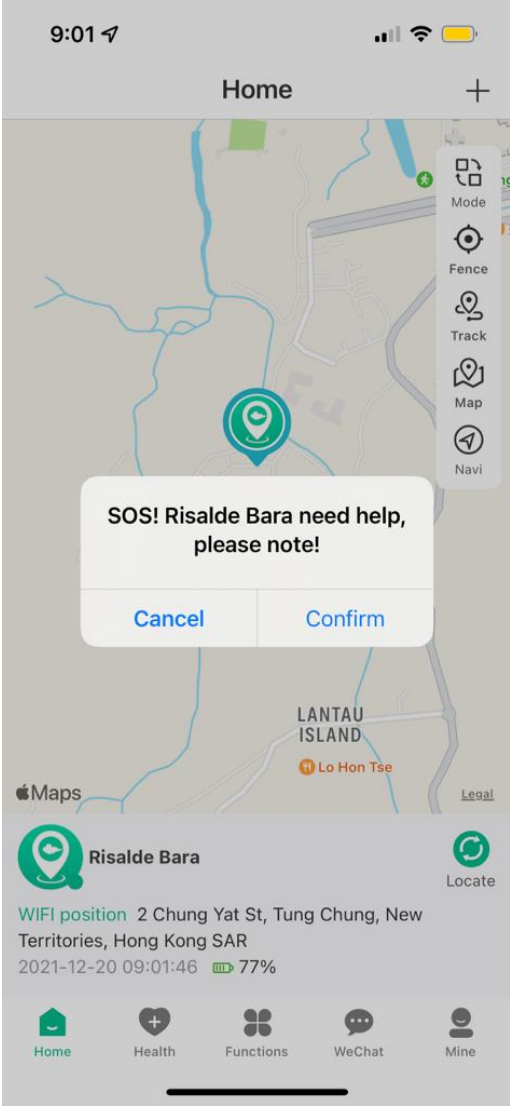

SOS & ALERTS

SOS ALERT