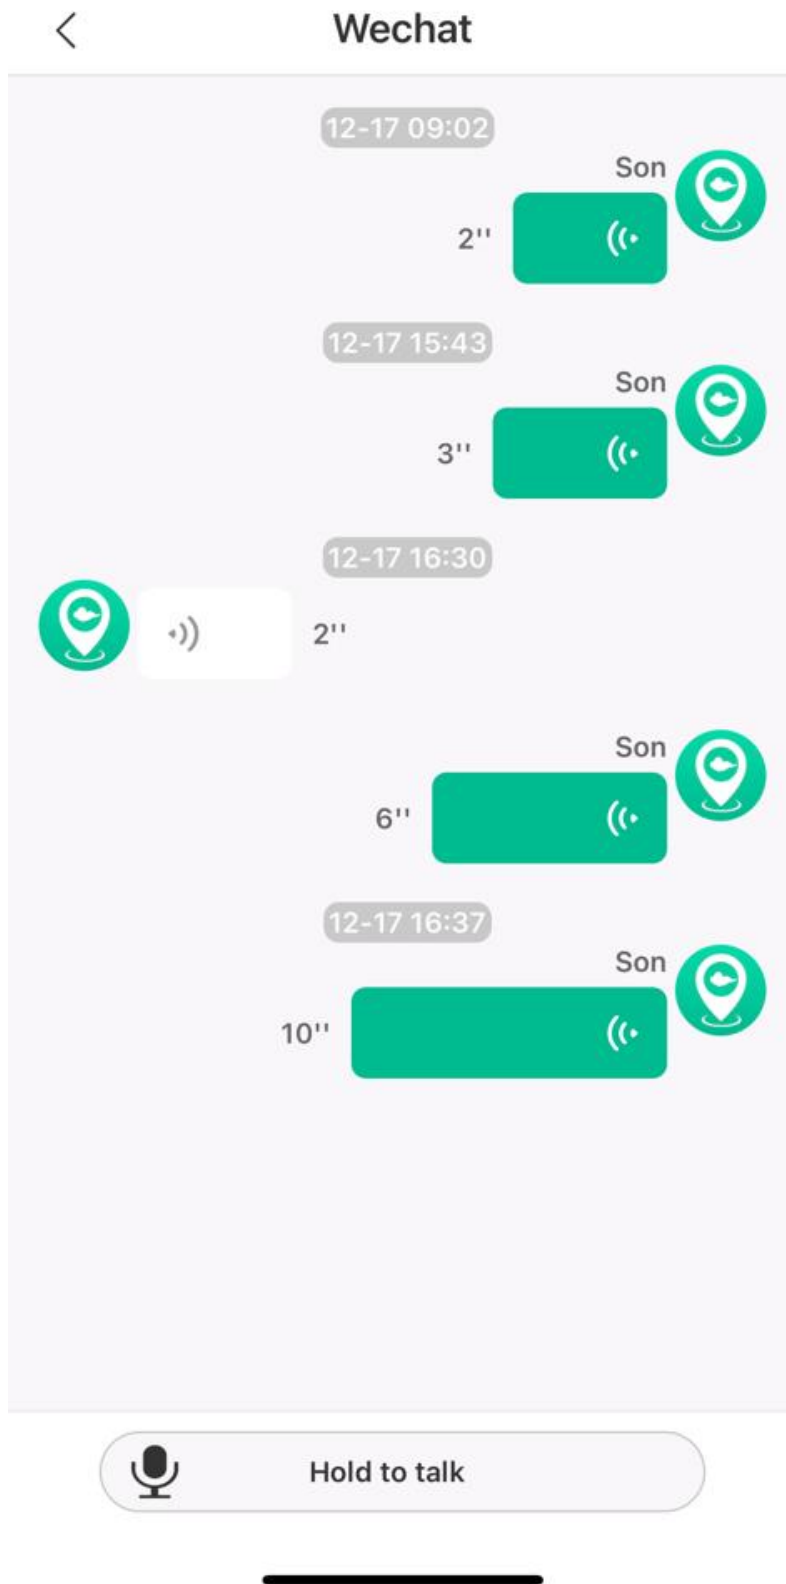

Voice Short Messages