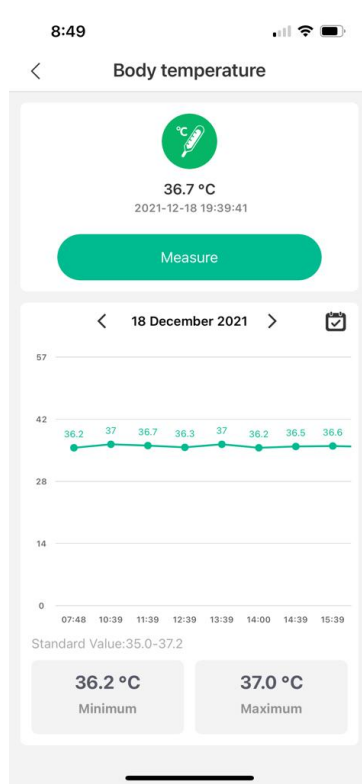

## Health

 **Heart Rate:** 74 bmp  
2021-12-18 20:38:16 >

 **Blood pressure:** 122/75 mmHg  
2021-12-18 20:38:16 >

 **Body temperature:** 36.7 °C  
2021-12-18 19:39:41 >

 **SaO2:** 96.0 %  
2021-12-18 20:38:16 >

 **Step:** 22 Steps >

Home

Health

Functions

WeChat

Mine

# Health Tracker Dashboard