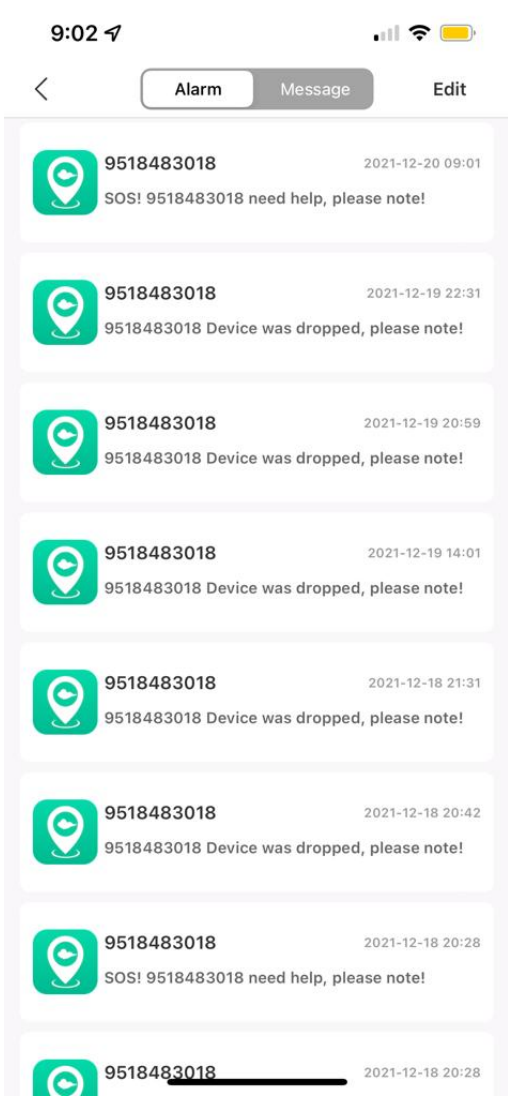

REMOVE & HEALTH ALERT