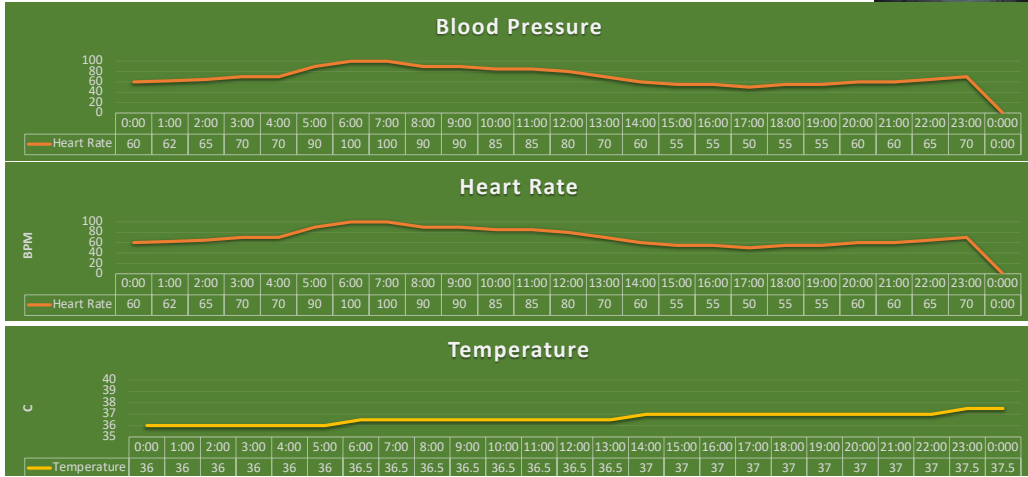

WEB APPLICATION

Login

info@hornbird.com

.....

Login

FORGOT PASSWORD

Health Status Report

Search ×

Name	Heart Rate BPM	Temp C	BP	Battery %	Geofence	GPS Lat/Lon	SOS	Time Scan	Status
Mark Luke	60	37.5	120/80	80	In	4003.25	NO	20200601 1530	Normal
Linda Baker	0	25	120/80	40	Out	3450.54	NO	20200601 1200	Emergency
Andrew Chan	0	0	120/80	0	Out	0	NO	20200601 1200	Disconnected
Stephen Lee	101	36	120/80	60	Out	4010.34	NO	20200601 1530	High HR
Belinda Scot	49	36	120/80	80	Out	4564.56	NO	20200601 1530	Low HR
Elizabeth Tan	0	22	120/80	80	Out	4564.56	NO	20200601 1530	Removed
Jack Bill	60	36	120/80	14	In	4564.56	NO	20200601 1530	Low Battery

Alert:

- >> If body temperature is dropping 0.83 C per hour>> Alert Type: Emergency
- >> if body temp > 37.5C, Status Type: Fever
- >> if body temp < 35 C, Status Type: Hypothermia
- >> if heart rate> (220 – age) * 0.6
- >> if battery % < 15%, Status type: Low Battery
- >> if GPS coordinate is outside the geofence, Status type: Outside

10 rows