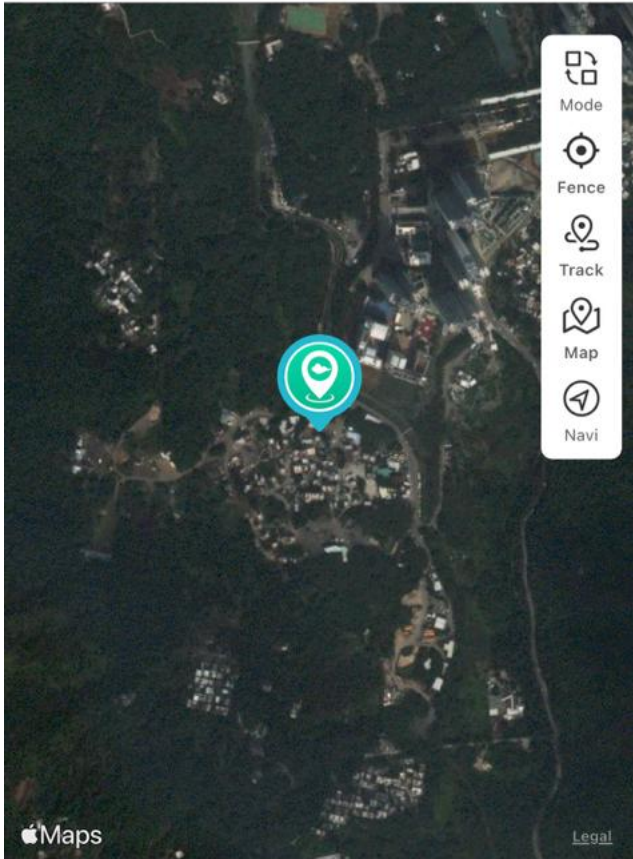

# MOBILE APPLICATION

Location  
Google Map

8:48

Tracker in

Home

Risalde Bara

Locate

WiFi position 2 Chung Yat St, Tung Chung, New Territories, Hong Kong SAR  
2021-12-19 14:10:32 89%

## User Registration

A screenshot of a mobile application's user registration form. The form is displayed on a green background with a white location pin icon and the text "Risalde Bara" below it. The form fields are arranged vertically and separated by horizontal lines. The fields include: Name, Watch number, Gender (set to Female), Height (cm) (set to 0), Weight (kg) (set to 0.0), Blood type, Birthday (set to 2008-01-01), and Home address. Each field has a right-pointing chevron icon indicating it is a link to another screen. The top of the screen shows the time 8:50, signal strength, Wi-Fi, and battery icons. A back arrow is visible on the left side of the green header.